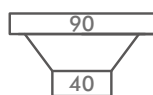

IQN760-BP Zomodo Integrato Single bowl (Gun Metal Black) **ZOMODO**

Dimensions

Specifications

Description	Single Bowl - Integrato
Overall Sink Size	790mm x 450mm x 252mm deep
Bowl Dimensions	760mm x 380mm x 246mm deep
Accessory Levels	2 Accessory Tier levels
Manufacture	Fabricated
Material	1.2mm Stainless steel 304

Installation

Fixings	Topmount clips supplied
Template	N/A
Min Cabinet Size	900mm (allows 30mm on either side for hinges)
Waste Holes	1 x 90mm Flush Fit NOT Compatible with waste disposal

Plumbing

Waste Fittings	1 x 90mm basket wastes included
Overflow	Designer Badge style, included Compliant at 15L/Min (250ml/sec)

Replacement Parts

Full Waste Kit + O/Flow:	TBC
Plug/Basket:	TBC
Top Mount Clips:	ICC6B
Overflow Badge:	TBC

SURFACE FINISH

WASTE KIT

MATERIAL

INSTALLATION OPTIONS

PROFILE

Accessories INCLUDED

Optional Accessories

Reward Hospitality is pleased to offer a limited 25-year warranty on all Stainless Steel sinks used in normal domestic installations. Reward Hospitality warrants its sinks to be free from all manufacturing defects in material and workmanship. Reward Hospitality warrants the waste kits, basket sieves and overflow assembly to be free from manufacturing defects for a period of one (1) year. Reward Hospitality warrants taps to be free from manufacturing defects for a period of five (5) years, the supply hose and inner cartridge for a period of five (5) years, and the inner parts including the aerator and O-ring for a period of one (1) year from the date of purchase. Reward Hospitality will repair or replace (at Reward Hospitality's discretion), at no charge, excluding labour, any product supplied by Reward Hospitality that is proven to be defective under normal use.