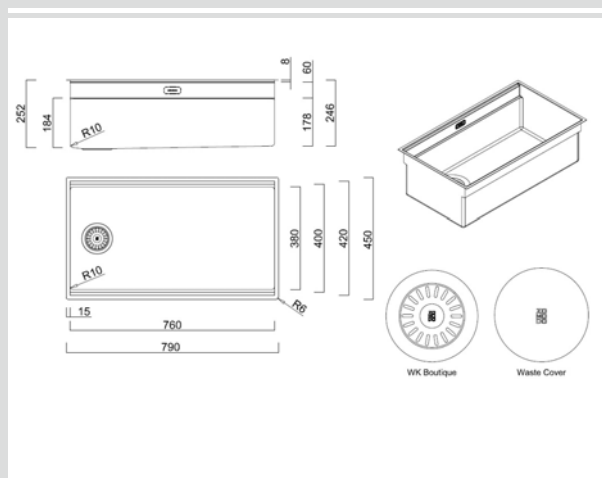

### Dimensions

### Specifications

Description	Single Bowl - Integrato
Overall Sink Size	790mm x 450mm x 252mm deep
Bowl Dimensions	760mm x 380mm x 246mm deep
Accessory Levels	2 Accessory Tier levels
Manufacture	Fabricated
Material	1.2mm Stainless steel 304

### Installation

Fixings	Topmount clips supplied
Template	N/A
Min Cabinet Size	900mm (allows 30mm on either side for hinges)
Waste Holes	1 x 90mm Flush Fit NOT Compatible with waste disposal